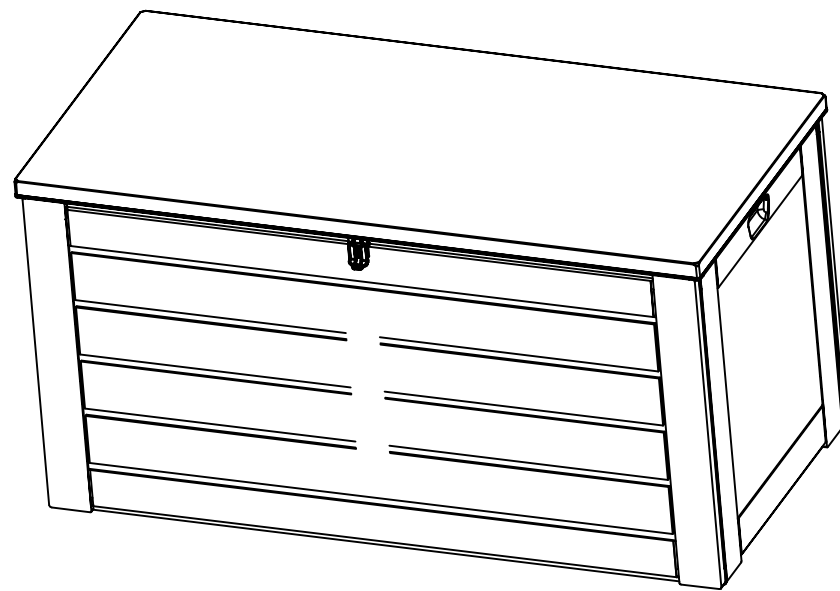

# OSB-S390-BK

### Notice:

Recommend weight load:250Lbs.

Max loading capacity:300Lbs

Heavy item should be put on the lid evenly.

**DO NOT STAND ON THE LID!**

This storage box is not design for the use by kid.

Do Not Let Child Play Or Hide In The Storage Box