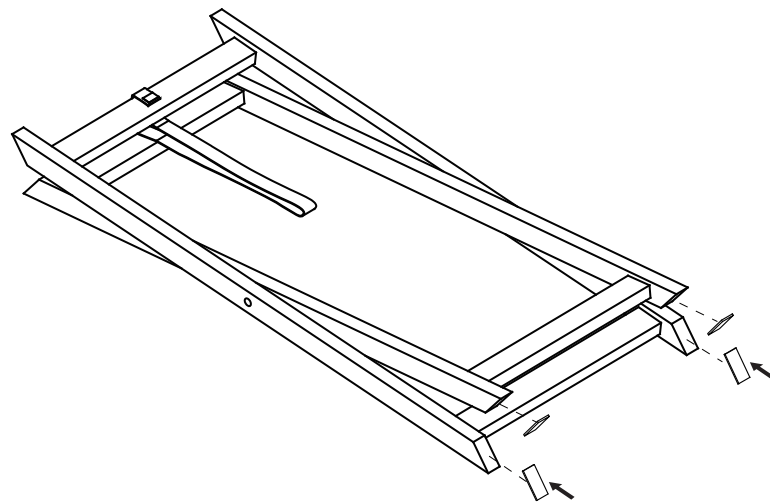

210 mm

HOST TRAY TABLE RECTANGLE

No Tool Assembly

Simply: Stick - Apply felt pads to bottom of legs

RECOMMENDED WEIGHT CAPACITY 10KG

Felt Pads

297 mm

www.fantasticfurniture.com.au