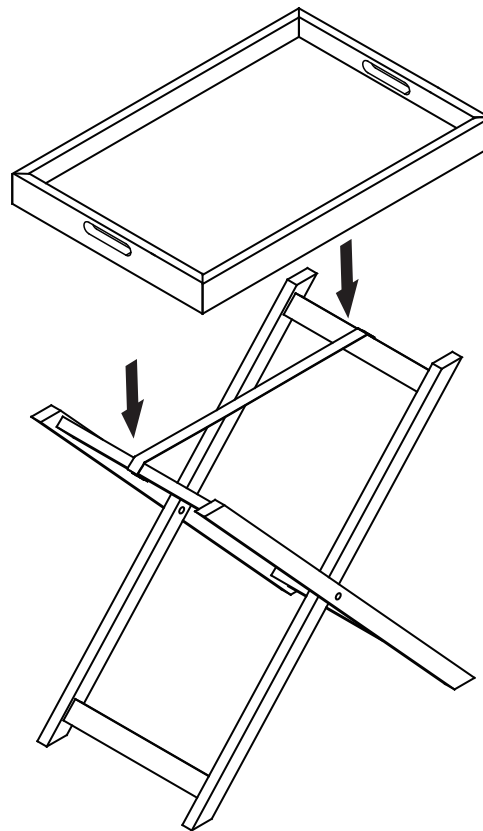

210 mm

HOST TRAY TABLE RECTANGLE

No Tool Assembly

Simply: Stick - Apply felt pads to bottom of legs

RECOMMENDED WEIGHT CAPACITY 10KG

Felt Pads

297 mm

www.fantasticfurniture.com.au