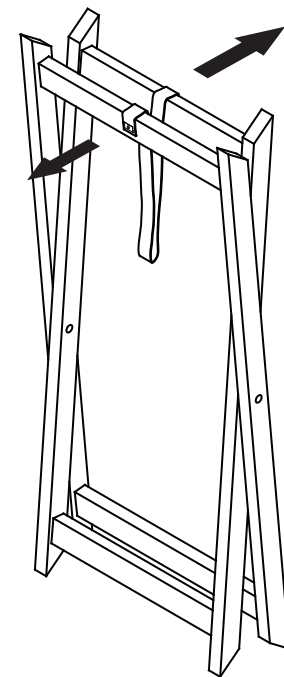

210 mm

HOST TRAY TABLE RECTANGLE

No Tool Assembly

Simply: Stick - Apply felt pads to bottom of legs

RECOMMENDED WEIGHT CAPACITY 10KG

Felt Pads

297 mm

www.fantasticfurniture.com.au