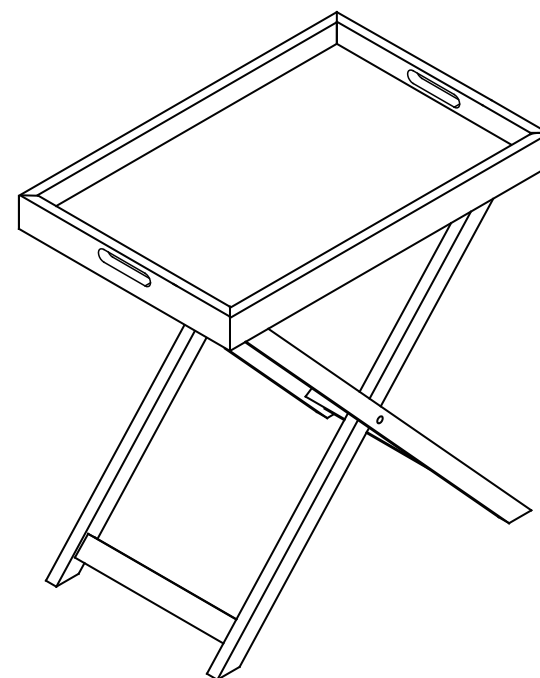

210 mm

HOST TRAY TABLE RECTANGLE

No Tool Assembly

Simply: Stick - Apply felt pads to bottom of legs

RECOMMENDED WEIGHT CAPACITY 10KG

Felt Pads

297 mm

www.fantasticfurniture.com.au