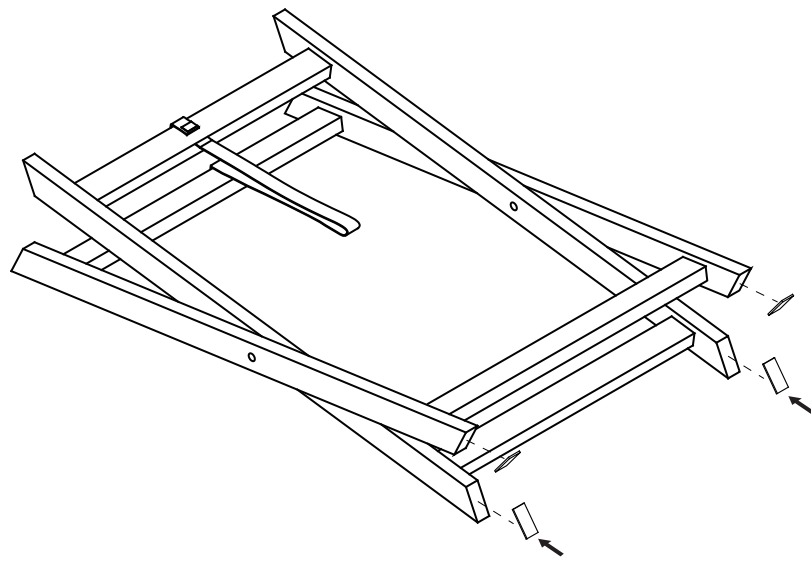

210 mm

Host Tray Table with Woven Insert

No Tool Assembly
Stick 1 x felt pad onto each leg

RECOMMENDED WEIGHT CAPACITY 10KG

**Fantastic
Furniture**

Felt Pads

297 mm

fantasticfurniture.com.au