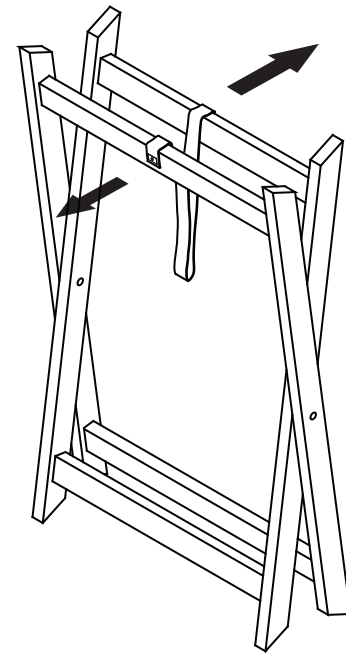

210 mm

Host Tray Table with Woven Insert

No Tool Assembly
Stick 1 x felt pad onto each leg

RECOMMENDED WEIGHT CAPACITY 10KG

**Fantastic
Furniture**

Felt Pads

297 mm

fantasticfurniture.com.au