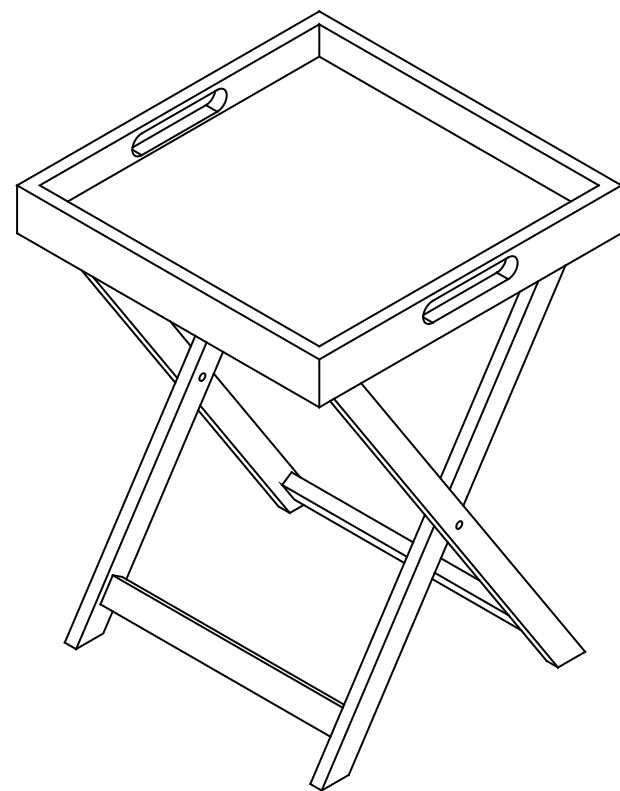

210 mm

Host Tray Table with Woven Insert

No Tool Assembly
Stick 1 x felt pad onto each leg

RECOMMENDED WEIGHT CAPACITY 10KG

**Fantastic
Furniture**

Felt Pads

297 mm

fantasticfurniture.com.au