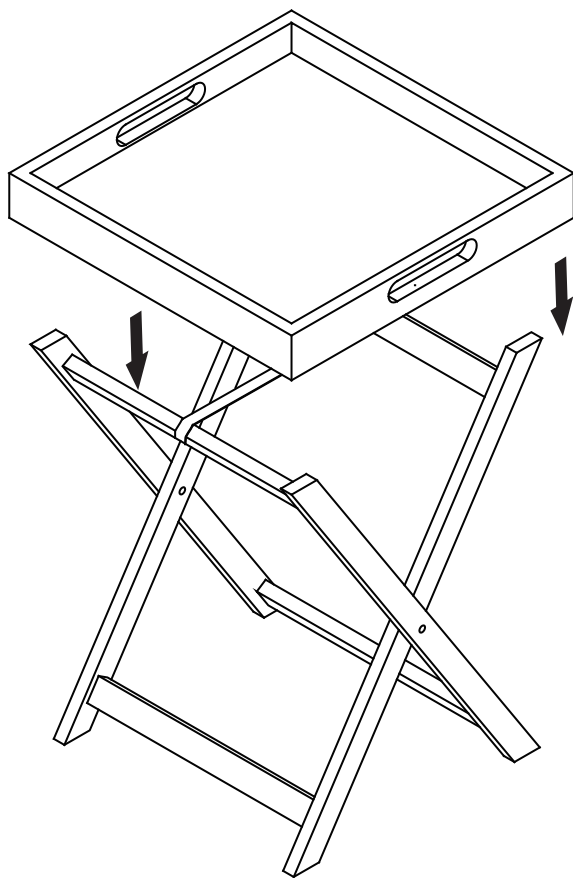

210 mm

Host Tray Table with Woven Insert

No Tool Assembly
Stick 1 x felt pad onto each leg

RECOMMENDED WEIGHT CAPACITY 10KG

**Fantastic
Furniture**

Felt Pads

297 mm

fantasticfurniture.com.au